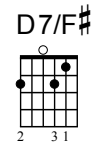

# Landslide

Capo 3rd fret

Fleetwood Mac

Verse

Count: 1 & 2 & 3 & 4

Finger Position

T=Thumb, I=Index, M=Middle, A=Anular or ring finger

Chorus